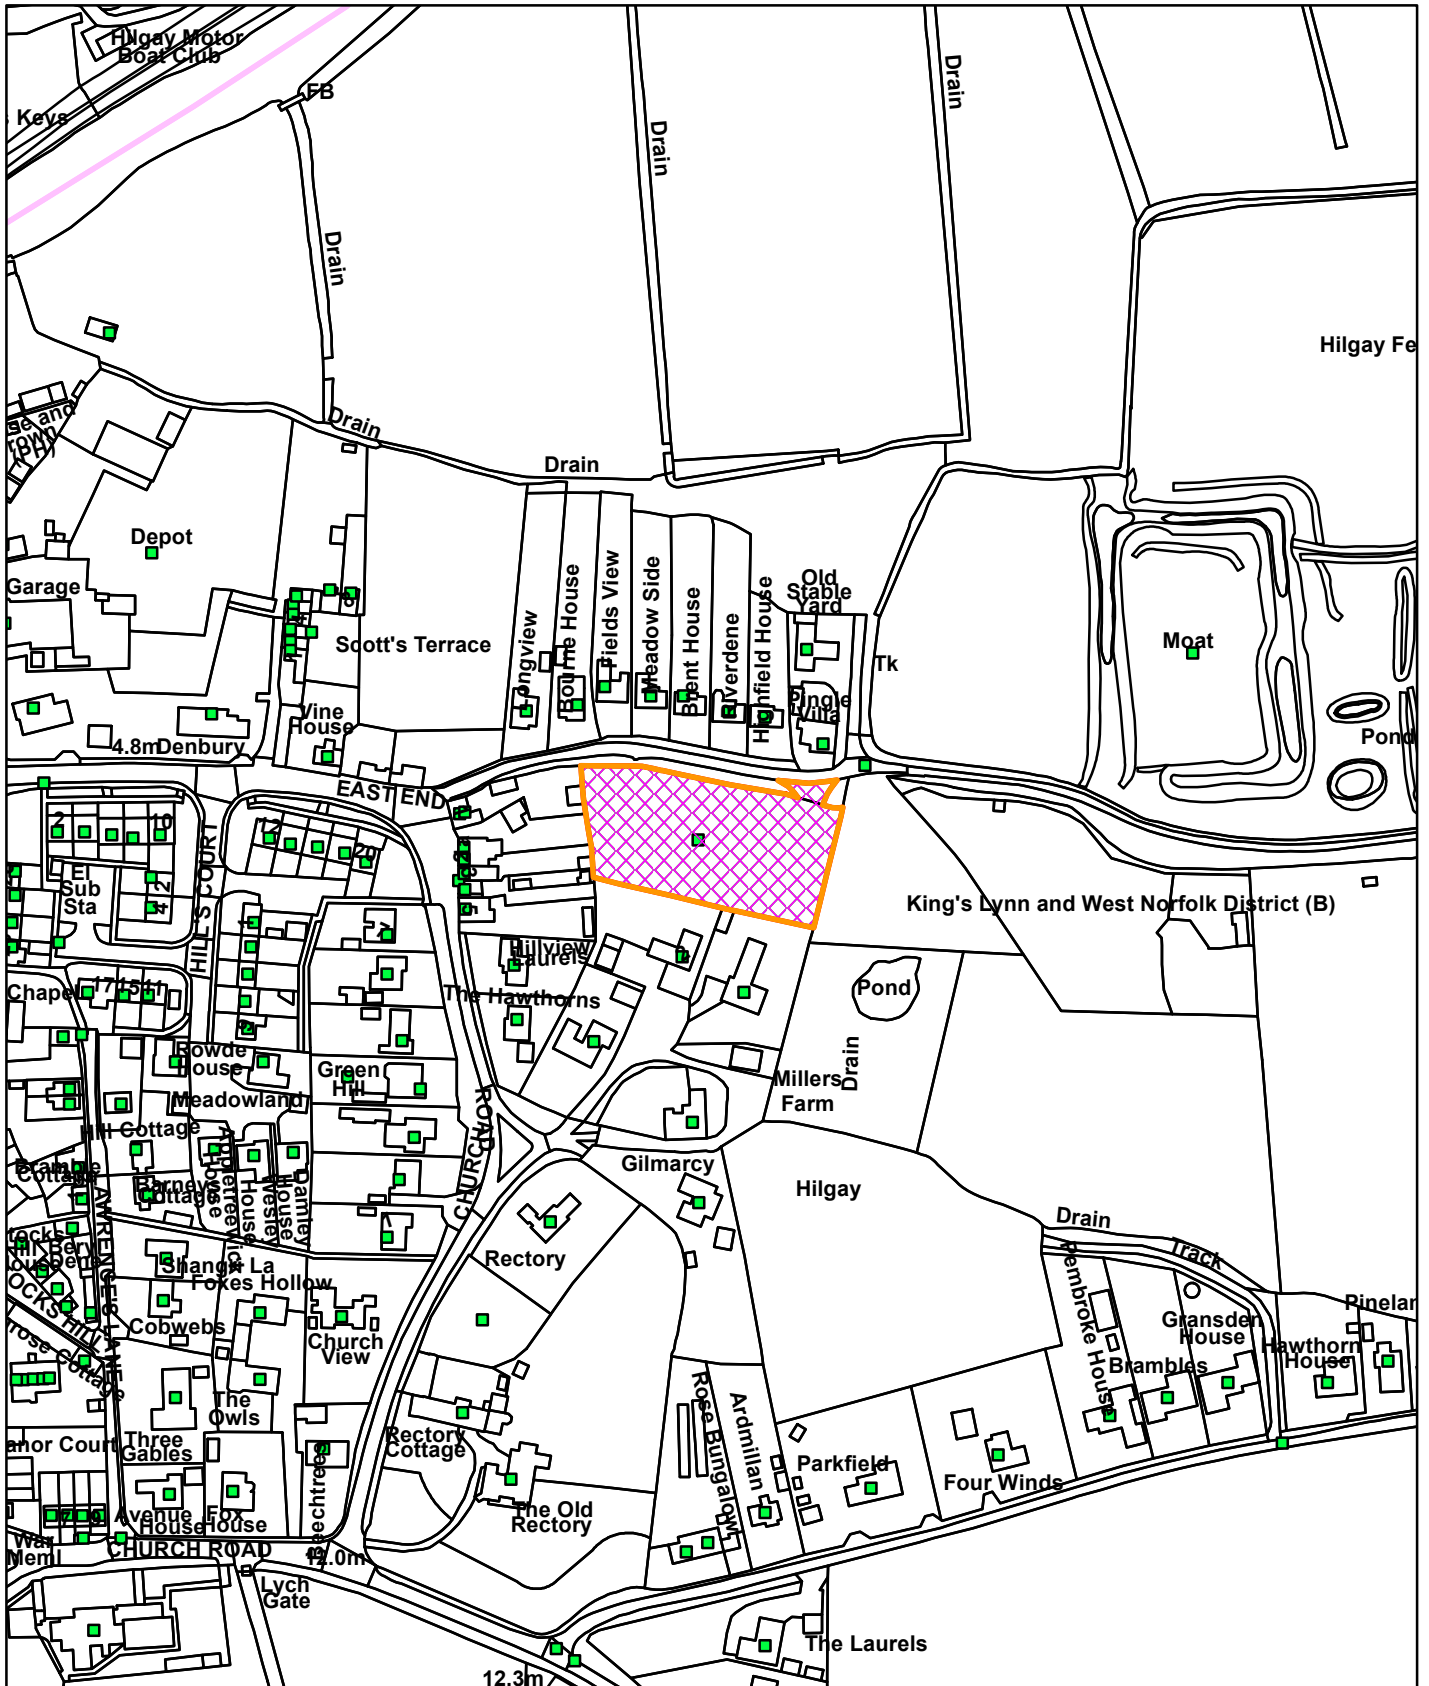

22/00987/F

Mulberry House East Emd Hilgay PE38 0JH

© Crown copyright and database rights 2022
Ordnance Survey 100024314

10/11/2022